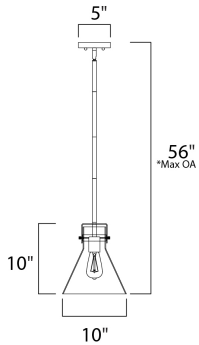

*max overall height

MEASUREMENTS

DIMENSION : 10" L x 10" W x 11.5" H
 MAX OAH : 56" OAH
 CANOPY : 5" W x 1" H x 5" L
 HANGING WEIGHT : 4.85 lb

LAMPING

INPUT VOLTAGE : 120V
 BULB : 60W Incandescent E26 Medium , 60W Total
 BULB INCLUDED : (Not Included)
 DIMMABLE : Yes