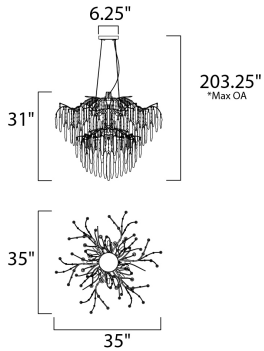

**PRODUCT DESCRIPTION**

Metal is formed in a branch-like design and finished in a rich Silver Gold. Handmade pendants of Piastra like Ice glass are draped from the frame to complete this designer look.

**MEASUREMENTS**

DIMENSION : 35" L x 35" W x 31" H  
 MAX OAH : 203.25" OAH  
 CANOPY : 6.25" W x 1" H x 6.25" L  
 HANGING WEIGHT : 42.21809 lb

**LAMPING**

INPUT VOLTAGE : 120V  
 LUMENS : 5,880 Rated  
 BULB : 40W Xenon G9 , 480W Total  
 BULB INCLUDED : (Included)  
 DIMMABLE : Yes