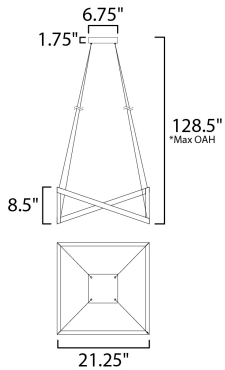

**PRODUCT DESCRIPTION**

Channels of Black are fused in an erratic fashion concealing a LED light source that emits a soft and even illumination to the surface below. Light intensity is adjustable down to 10% to allow for multiple room scene settings.

\*max overall height

**MEASUREMENTS**

- DIMENSION : 21.25" L x 21.25" W x 8.5" H
- MAX OAH : 128.5" OAH
- CANOPY : 6.75" W x 1.75" H x 6.75" L
- HANGING WEIGHT : 5.28 lb

**LAMPING**

- INPUT VOLTAGE : 120V
- LUMENS : 2,500 Rated (1,600 Del.)
- BULB : 36W LED PCB Integrated , 36W Total
- BULB INCLUDED : (Integrated)
- DIMMABLE : ELV
- CRI : 80+ CRI
- COLOR\_TEMP : 3000K