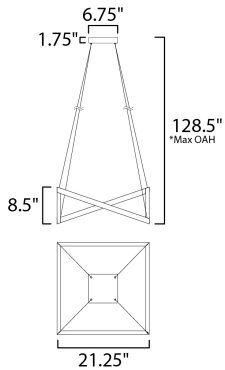

PRODUCT DESCRIPTION

Channels of Black are fused in an erratic fashion concealing a LED light source that emits a soft and even illumination to the surface below. Light intensity is adjustable down to 10% to allow for multiple room scene settings.

*max overall height

MEASUREMENTS

- DIMENSION : 21.25" L x 21.25" W x 8.5" H
- MAX OAH : 128.5" OAH
- CANOPY : 6.75" W x 1.75" H x 6.75" L
- HANGING WEIGHT : 5.28 lb

LAMPING

- INPUT VOLTAGE : 120V
- LUMENS : 2,500 Rated (1,600 Del.)
- BULB : 36W LED PCB Integrated , 36W Total
- BULB INCLUDED : (Integrated)
- DIMMABLE : ELV
- CRI : 80+ CRI
- COLOR_TEMP : 3000K