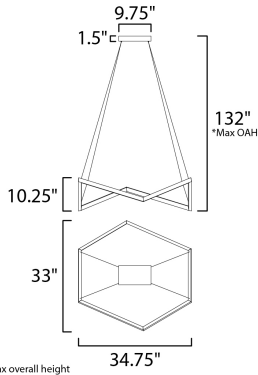

PRODUCT DESCRIPTION

Channels of Black are fused in an erratic fashion concealing a LED light source that emits a soft and even illumination to the surface below. Light intensity is adjustable down to 10% to allow for multiple room scene settings.

MEASUREMENTS

DIMENSION : 34.75" L x 33" W x 10.25" H
 MAX OAH : 132" OAH
 CANOPY : 6" W x 1.5" H x 9.75" L
 HANGING WEIGHT : 7.7 lb

LAMPING

INPUT VOLTAGE : 120V
 LUMENS : 3,500 Rated (2,200 Del.)
 BULB : 50W LED PCB Integrated , 50W Total
 BULB INCLUDED : (Integrated)
 DIMMABLE : ELV
 CRI : 80+ CRI
 COLOR_TEMP : 3000K

FINISHES OPTION

 Black (BK)

MATERIAL

Aluminum, Steel

RATINGS

cETLus
 Dry Location

ADDITIONAL

ADJUSTABLE
 SLOPE: 70
 RATED LIFE 50000 Hours
 OPERATING TEMPERATURE:
 -20°C (-4°F), 40°C (104°F)