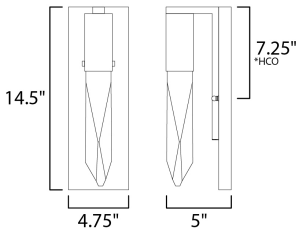

LAMPING

INPUT VOLTAGE : 120V
LUMENS : 560 Rated (480 Del.)
BULB : 6W LED AC Integrated , 6W Total
BULB INCLUDED : (Integrated)
DIMMABLE : Triac CL
CRI : 90+ CRI
COLOR_TEMP : 3000K
LIGHTING_DIRECTION : Down