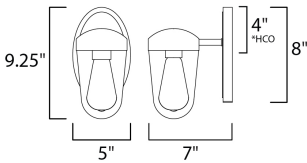

LAMPING

INPUT VOLTAGE : 120V
BULB : 60W Incandescent E26 Medium , 60W Total
BULB INCLUDED : (Included)
DIMMABLE : Yes
LIGHTING_DIRECTION : Down