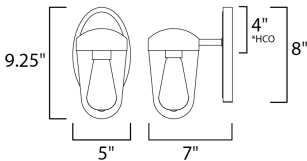

LAMPING

INPUT VOLTAGE : 120V
BULB : 60W Incandescent E26 Medium , 60W Total
BULB INCLUDED : (Included)
DIMMABLE : Yes
LIGHTING_DIRECTION : Down