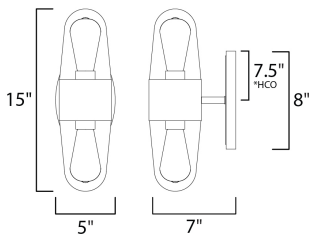

LAMPING

INPUT VOLTAGE : 120V
BULB : 60W Incandescent E26 Medium , 120W Total
BULB INCLUDED : (Included)
DIMMABLE : Yes
LIGHTING_DIRECTION : Up/Down