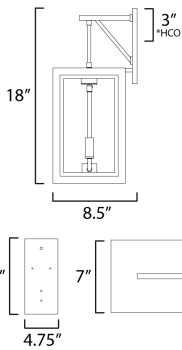

PRODUCT DESCRIPTION

Two-tone frames of Black or White with internal Gold frames provides a neoclassical approach to the squared coach lantern. The sconces jut out from the wall on well-defined trusses that add a contemporary element. Delivering a classic design that suits most exteriors, this collection adds interest in the interior contrasting frame of Gold that secures clear glass panes to diffuse the lamp within.

MEASUREMENTS

DIMENSION : 7" W x 18" H x 8.5" Ext
BACK PLATE : 4.75" W x 8" H x 3" HCO
HANGING WEIGHT : 3.08 lb

LAMPING

INPUT VOLTAGE : 120V
BULB : 40W Incandescent E12 Candelabra , 120W Total
BULB INCLUDED : (Not Included)

FINISHES OPTION

- Black / Gold (BKGLD)
- White/Gold (WTGLD)

GLASS

Clear CL

MATERIAL

Aluminum, Glass

RATINGS

Wet Location

ADDITIONAL

INSTALL UP/DOWN: Down
OPERATING TEMPERATURE:
-20°C (-4°F), 40°C (104°F)

Always consult a qualified electrician before installing any lighting product.