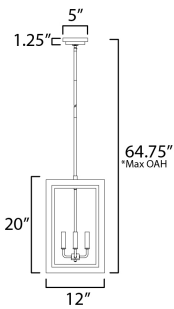

PRODUCT DESCRIPTION

Two-tone frames of Black or White with internal Gold frames provides a neoclassical approach to the squared coach lantern. The sconces jut out from the wall on well-defined trusses that add a contemporary element. Delivering a classic design that suits most exteriors, this collection adds interest in the interior contrasting frame of Gold that secures clear glass panes to diffuse the lamp within.

*max overall height

MEASUREMENTS

- DIMENSION : 12" L x 12" W x 20" H
- MAX OAH : 64.75" OAH
- CANOPY : 5" W x 1.25" H x 5" L
- HANGING WEIGHT : 7.7 lb

LAMPING

- INPUT VOLTAGE : 120V
- BULB : 40W Incandescent E12 Candelabra , 160W Total
- BULB INCLUDED : (Not Included)
- DIMMABLE : Y