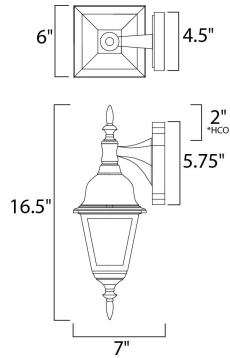

PRODUCT DESCRIPTION

Maxim Lighting's commitment to both the residential lighting and the home building industries will assure you a product line focused on your basic lighting needs. With the Builder Cast collection you will find quality lighting that is well designed, well priced and readily available.

MEASUREMENTS

- DIMENSION : 6" W x 16.75" H x 6.75" Ext
- BACK PLATE : 4.75" W x 6" H x 4.5" HCO
- HANGING WEIGHT : 1.65 lb

LAMPING

- INPUT VOLTAGE : 120V
- BULB : 60W Incandescent E26 Medium , 60W Total
- BULB INCLUDED : (Not Included)
- DIMMABLE : Yes

FINISHES OPTION

- Black (BK)

GLASS

- Clear CL

MATERIAL

- Die Cast Aluminum

RATINGS

- cETLus
- Wet Location

ADDITIONAL

- OPERATING TEMPERATURE: -20°C (-4°F), 40°C (104°F)

Always consult a qualified electrician before installing any lighting product.