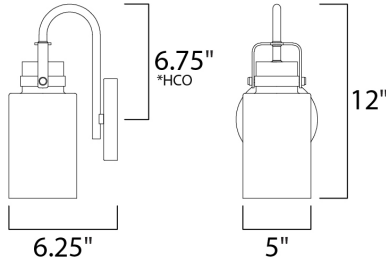

MEASUREMENTS

DIMENSION : 5" W x 12" H x 6.25" Ext
 MAX OAH : x 4.75" W x 4.75" H
 HANGING WEIGHT : 1.75 lb

LAMPING

INPUT VOLTAGE : 120V
 BULB : 60W Incandescent E26 Medium , 60W Total
 BULB INCLUDED : (Not Included)
 DIMMABLE : Yes
 LIGHTING_DIRECTION : Down

*height from center of outlet to the top of the fixture

FINISHES OPTION

 Bronze / Gold (BZGLD)

GLASS

Clear CL

MATERIAL

Steel, Glass

RATINGS