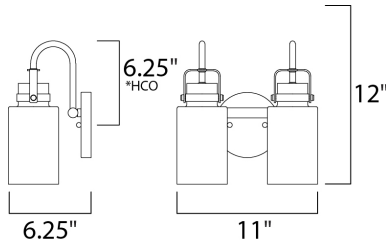

MEASUREMENTS

DIMENSION : 11" W x 12" H x 6.25" Ext
 BACK PLATE : 5.11" W x 5.11" H x 6.7" HCO
 HANGING WEIGHT : 3.26 lb

LAMPING

INPUT VOLTAGE : 120V
 BULB : 60W Incandescent E26 Medium , 120W Total
 BULB INCLUDED : (Not Included)
 DIMMABLE : Yes