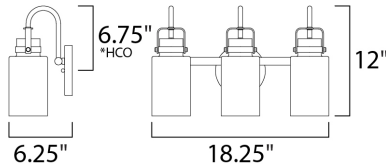

MEASUREMENTS

DIMENSION : 18.25" W x 12" H x 6.25" Ext
 BACK PLATE : 5.11" W x 5.11" H x 6.7" HCO
 HANGING WEIGHT : 4.81 lb

LAMPING

INPUT VOLTAGE : 120V
 BULB : 60W Incandescent E26 Medium , 180W Total
 BULB INCLUDED : (Not Included)
 DIMMABLE : Yes