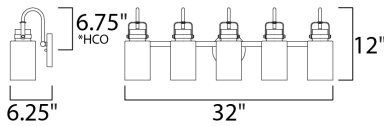

MEASUREMENTS

DIMENSION : 32" W x 12" H x 6.25" Ext
 BACK PLATE : 5.11" W x 5.11" H x 6.7" HCO
 HANGING WEIGHT : 7.93 lb

LAMPING

INPUT VOLTAGE : 120V
 BULB : 60W Incandescent E26 Medium , 300W Total
 BULB INCLUDED : (Not Included)
 DIMMABLE : Yes