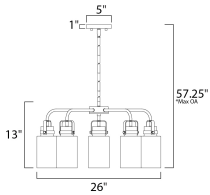

*max overall height

MEASUREMENTS

- DIMENSION : 26" W x 13" H
- MAX OAH : 57.25" OAH
- CANOPY : 5" W x 1" H
- HANGING WEIGHT : 9.7 lb

LAMPING

- INPUT VOLTAGE : 120V
- BULB : 60W Incandescent E26 Medium , 300W Total
- BULB INCLUDED : (Not Included)
- DIMMABLE : Yes