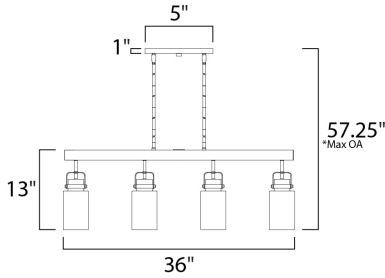

MEASUREMENTS

DIMENSION : 36" L x 5" W x 13" H
 MAX OAH : 57.25" OAH
 CANOPY : 5" W x 1" H
 HANGING WEIGHT : 4.89 lb

LAMPING

INPUT VOLTAGE : 120V
 BULB : 60W Incandescent E26 Medium , 240W Total
 BULB INCLUDED : (Not Included)
 DIMMABLE : Yes