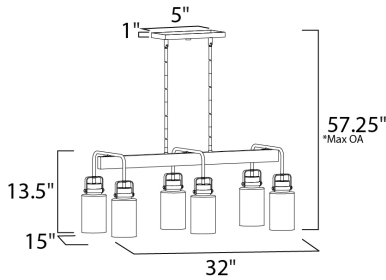

*max overall height

MEASUREMENTS

DIMENSION : 32" L x 15" W x 13.5" H
 MAX OAH : 57.25" OAH
 CANOPY : 5" W x 1" H
 HANGING WEIGHT : 14.33 lb

LAMPING

INPUT VOLTAGE : 120V
 BULB : 60W Incandescent E26 Medium , 360W Total
 BULB INCLUDED : (Not Included)
 DIMMABLE : Yes