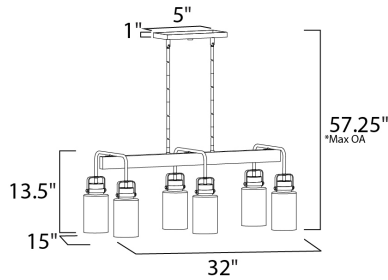

**MEASUREMENTS**

DIMENSION : 32" L x 15" W x 13.5" H  
 MAX OAH : 57.25" OAH  
 CANOPY : 5" W x 1" H  
 HANGING WEIGHT : 14.33 lb

**LAMPING**

INPUT VOLTAGE : 120V  
 BULB : 60W Incandescent E26 Medium , 360W Total  
 BULB INCLUDED : (Not Included)  
 DIMMABLE : Yes