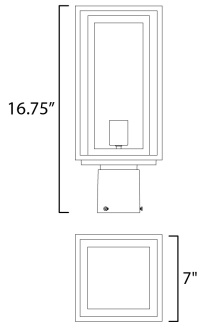

PRODUCT DESCRIPTION

A dual framed structure creates dimension on these outdoor lighting fixtures that is both contemporary and transitional. The construction consists of two frames of square tubing and squared components. The inner frame's Clear Seedy glass reduces glare from the light and appears dirt-free for longer periods. This is a comprehensive collection to brighten all areas of your outdoor space, available in various sized sconces as well as hanging and post configurations.

MEASUREMENTS

DIMENSION : 7" W x 16.75" H x 7" Ext
 HANGING WEIGHT : 4.1 lb

LAMPING

INPUT VOLTAGE : 120V
 BULB : 60W Incandescent E26 Medium , 60W Total
 BULB INCLUDED : (Not Included)
 DIMMABLE : Y

FINISHES OPTION