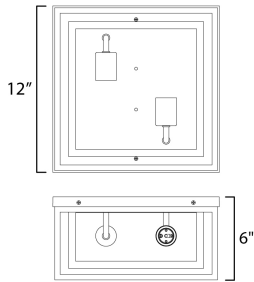

PRODUCT DESCRIPTION

A dual framed structure creates dimension on these outdoor lighting fixtures that is both contemporary and transitional. The construction consists of two frames of square tubing and squared components. The inner frame's Clear Seedy glass reduces glare from the light and appears dirt-free for longer periods. This is a comprehensive collection to brighten all areas of your outdoor space, available in various sized sconces as well as hanging and post configurations.

MEASUREMENTS

DIMENSION : 12" W x 6" H x 12" Ext
 HANGING WEIGHT : 6 lb

LAMPING

INPUT VOLTAGE : 120V
 BULB : 60W Incandescent E26 Medium , 120W Total
 BULB INCLUDED : (Not Included)
 DIMMABLE : Y

FINISHES OPTION