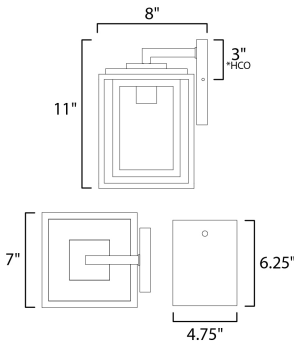

PRODUCT DESCRIPTION

A dual framed structure creates dimension on these outdoor lighting fixtures that is both contemporary and transitional. The construction consists of two frames of square tubing and squared components. The inner frame's Clear Seedy glass reduces glare from the light and appears dirt-free for longer periods. This is a comprehensive collection to brighten all areas of your outdoor space, available in various sized sconces as well as hanging and post configurations.

MEASUREMENTS

DIMENSION : 7" W x 11" H x 8" Ext
 BACK PLATE : 4.75" W x 6.25" H x 3" HCO
 HANGING WEIGHT : 3.7 lb

LAMPING

INPUT VOLTAGE : 120V
 BULB : 60W Incandescent E26 Medium , 60W Total
 BULB INCLUDED : (Not Included)
 DIMMABLE : Y