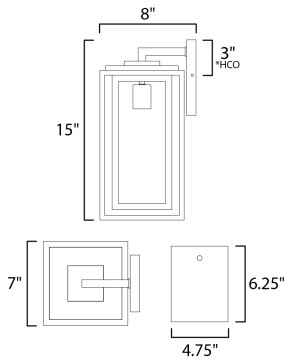

PRODUCT DESCRIPTION

A dual framed structure creates dimension on these outdoor lighting fixtures that is both contemporary and transitional. The construction consists of two frames of square tubing and squared components. The inner frame's Clear Seedy glass reduces glare from the light and appears dirt-free for longer periods. This is a comprehensive collection to brighten all areas of your outdoor space, available in various sized sconces as well as hanging and post configurations.

MEASUREMENTS

DIMENSION : 7" W x 15" H x 8" Ext
 BACK PLATE : 4.75" W x 6.25" H x 3" HCO
 HANGING WEIGHT : 4.5 lb

LAMPING

INPUT VOLTAGE : 120V
 BULB : 60W Incandescent E26 Medium , 60W Total
 BULB INCLUDED : (Not Included)
 DIMMABLE : Y