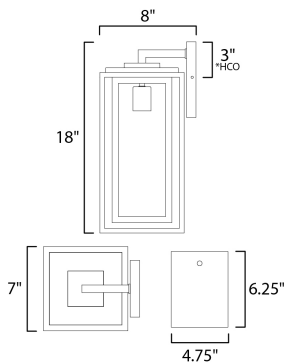

**PRODUCT DESCRIPTION**

A dual framed structure creates dimension on these outdoor lighting fixtures that is both contemporary and transitional. The construction consists of two frames of square tubing and squared components. The inner frame's Clear Seedy glass reduces glare from the light and appears dirt-free for longer periods. This is a comprehensive collection to brighten all areas of your outdoor space, available in various sized sconces as well as hanging and post configurations.

**MEASUREMENTS**

DIMENSION : 7" W x 18" H x 8" Ext  
 BACK PLATE : 4.75" W x 6.25" H x 3" HCO  
 HANGING WEIGHT : 5.5 lb

**LAMPING**

INPUT VOLTAGE : 120V  
 BULB : 60W Incandescent E26 Medium , 60W Total  
 BULB INCLUDED : (Not Included)  
 DIMMABLE : Y