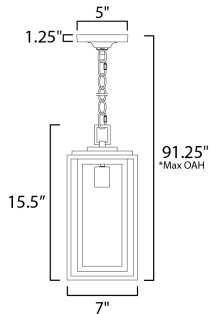

PRODUCT DESCRIPTION

A dual framed structure creates dimension on these outdoor lighting fixtures that is both contemporary and transitional. The construction consists of two frames of square tubing and squared components. The inner frame's Clear Seedy glass reduces glare from the light and appears dirt-free for longer periods. This is a comprehensive collection to brighten all areas of your outdoor space, available in various sized sconces as well as hanging and post configurations.

MEASUREMENTS

DIMENSION : 7" L x 7" W x 15.5" H
 MAX OAH : 91.25" OAH
 CANOPY : 5" W x 1.25" H
 HANGING WEIGHT : 5.3 lb

LAMPING

INPUT VOLTAGE : 120V
 BULB : 60W Incandescent E26 Medium , 60W Total
 BULB INCLUDED : (Not Included)
 DIMMABLE : Y