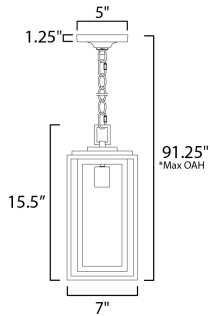

PRODUCT DESCRIPTION

A dual framed structure creates dimension on these outdoor lighting fixtures that is both contemporary and transitional. The construction consists of two frames of square tubing and squared components. The inner frame's Clear Seedy glass reduces glare from the light and appears dirt-free for longer periods. This is a comprehensive collection to brighten all areas of your outdoor space, available in various sized sconces as well as hanging and post configurations.

MEASUREMENTS

- DIMENSION : 7" L x 7" W x 15.5" H
- MAX OAH : 91.25" OAH
- CANOPY : 5" W x 1.25" H
- HANGING WEIGHT : 5.3 lb

LAMPING

- INPUT VOLTAGE : 120V
- BULB : 60W Incandescent E26 Medium , 60W Total
- BULB INCLUDED : (Not Included)
- DIMMABLE : Y