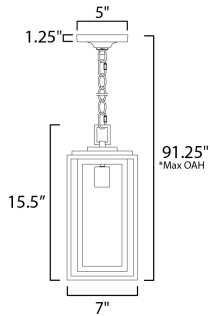

PRODUCT DESCRIPTION

A dual framed structure creates dimension on these outdoor lighting fixtures that is both contemporary and transitional. The construction consists of two frames of square tubing and squared components. The inner frame's Clear Seedy glass reduces glare from the light and appears dirt-free for longer periods. This is a comprehensive collection to brighten all areas of your outdoor space, available in various sized sconces as well as hanging and post configurations.

MEASUREMENTS

DIMENSION : 7" L x 7" W x 15.5" H
 MAX OAH : 91.25" OAH
 CANOPY : 5" W x 1.25" H
 HANGING WEIGHT : 5.3 lb

LAMPING

INPUT VOLTAGE : 120V
 BULB : 60W Incandescent E26 Medium , 60W Total
 BULB INCLUDED : (Not Included)
 DIMMABLE : Y