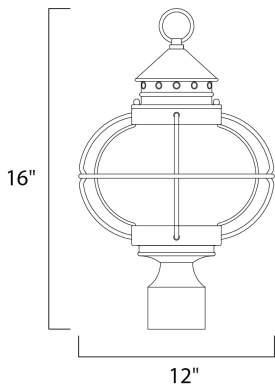

PRODUCT DESCRIPTION

Portsmouth is a traditional, early American style collection from Maxim Lighting International in Oil Rubbed Bronze finish with Seedy glass.

MEASUREMENTS

DIMENSION : 12" L x 12" W x 16" H
 HANGING WEIGHT : 3.31 lb

LAMPING

INPUT VOLTAGE : 120V
 BULB : 40W Incandescent E12 Candelabra , 120W Total
 BULB INCLUDED : (Not Included)
 DIMMABLE : Yes

FINISHES OPTION

 Oil Rubbed Bronze (OI)

GLASS

Seedy CD

MATERIAL

Aluminum, Glass