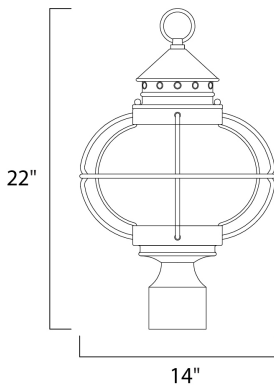

PRODUCT DESCRIPTION

Portsmouth is a traditional, early American style collection from Maxim Lighting International in Oil Rubbed Bronze finish with Seedy glass.

MEASUREMENTS

DIMENSION : 14" L x 14" W x 22" H
 HANGING WEIGHT : 1.17 lb

LAMPING

INPUT VOLTAGE : 120V
 BULB : 40W Incandescent E12 Candelabra , 120W Total
 BULB INCLUDED : (Not Included)
 DIMMABLE : Yes

FINISHES OPTION

 Oil Rubbed Bronze (OI)

GLASS

Seedy CD

MATERIAL

Aluminum, Glass