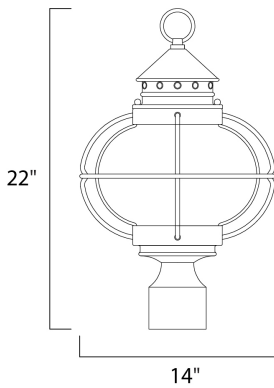

**PRODUCT DESCRIPTION**

Portsmouth is a traditional, early American style collection from Maxim Lighting International in Oil Rubbed Bronze finish with Seedy glass.

**MEASUREMENTS**

DIMENSION : 14" L x 14" W x 22" H  
 HANGING WEIGHT : 1.17 lb