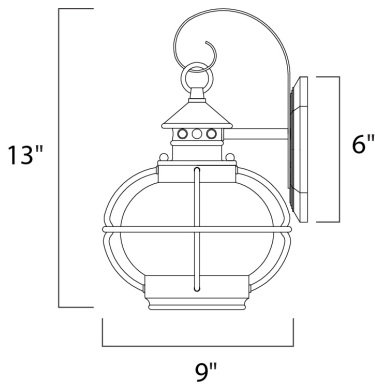

PRODUCT DESCRIPTION

Portsmouth is a traditional, early American style collection from Maxim Lighting International in Oil Rubbed Bronze finish with Seedy glass.

MEASUREMENTS

DIMENSION : 8" W x 13" H x 9" Ext
 BACK PLATE : 6" W x 6" H x 6" HCO
 HANGING WEIGHT : 1.21 lb

LAMPING

INPUT VOLTAGE : 120V
 BULB : 60W Incandescent E26 Medium , 60W Total
 BULB INCLUDED : (Not Included)
 DIMMABLE : Yes

FINISHES OPTION

 Oil Rubbed Bronze (OI)

GLASS

Seedy CD

MATERIAL

Aluminum, Glass