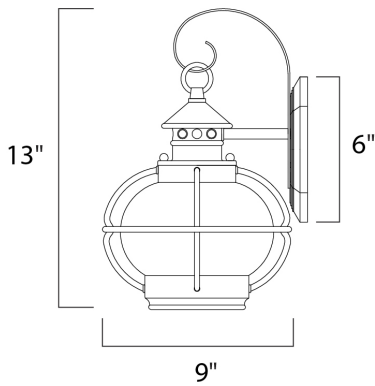

**PRODUCT DESCRIPTION**

Portsmouth is a traditional, early American style collection from Maxim Lighting International in Oil Rubbed Bronze finish with Seedy glass.

**MEASUREMENTS**

DIMENSION : 8" W x 13" H x 9" Ext  
 BACK PLATE : 6" W x 6" H x 6" HCO  
 HANGING WEIGHT : 1.21 lb

**LAMPING**

INPUT VOLTAGE : 120V  
 BULB : 60W Incandescent E26 Medium , 60W Total  
 BULB INCLUDED : (Not Included)  
 DIMMABLE : Yes

**FINISHES OPTION**

 Oil Rubbed Bronze (OI)

**GLASS**

Seedy CD

**MATERIAL**