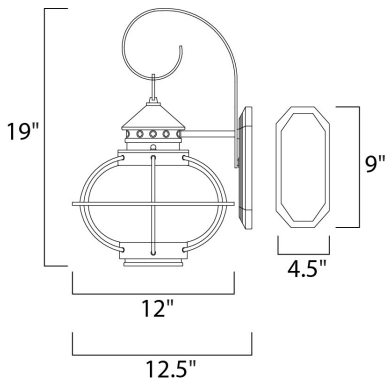

PRODUCT DESCRIPTION

Portsmouth is a traditional, early American style collection from Maxim Lighting International in Oil Rubbed Bronze finish with Seedy glass.

MEASUREMENTS

DIMENSION : 12" W x 19" H x 12.5" Ext
 BACK PLATE : 4.5" W x 9" H x 8" HCO
 HANGING WEIGHT : 1.32 lb

LAMPING

INPUT VOLTAGE : 120V
 BULB : 60W Incandescent E26 Medium , 60W Total
 BULB INCLUDED : (Not Included)
 DIMMABLE : Yes

FINISHES OPTION

Oil Rubbed Bronze (OI)

GLASS

Seedy CD

MATERIAL

Aluminum, Glass