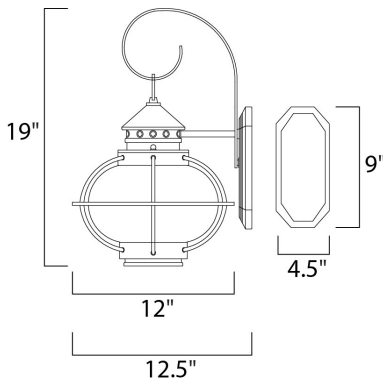

**PRODUCT DESCRIPTION**

Portsmouth is a traditional, early American style collection from Maxim Lighting International in Oil Rubbed Bronze finish with Seedy glass.

**MEASUREMENTS**

DIMENSION : 12" W x 19" H x 12.5" Ext  
 BACK PLATE : 4.5" W x 9" H x 8" HCO  
 HANGING WEIGHT : 1.32 lb

**LAMPING**

INPUT VOLTAGE : 120V  
 BULB : 60W Incandescent E26 Medium , 60W Total  
 BULB INCLUDED : (Not Included)  
 DIMMABLE : Yes

**FINISHES OPTION**

 Oil Rubbed Bronze (OI)

**GLASS**

Seedy CD

**MATERIAL**