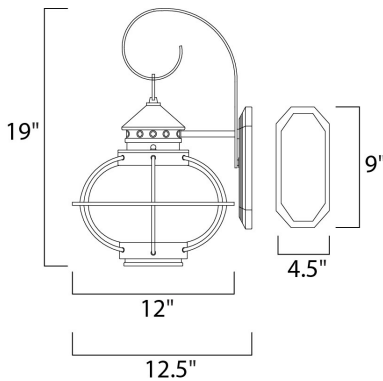

PRODUCT DESCRIPTION

Portsmouth is a traditional, early American style collection from Maxim Lighting International in Oil Rubbed Bronze finish with Seedy glass.

MEASUREMENTS

DIMENSION : 12" W x 19" H x 12.5" Ext
 BACK PLATE : 4.5" W x 9" H x 8" HCO
 HANGING WEIGHT : 1.32 lb

LAMPING

INPUT VOLTAGE : 120V
 BULB : 60W Incandescent E26 Medium , 60W Total
 BULB INCLUDED : (Not Included)
 DIMMABLE : Yes

FINISHES OPTION

Oil Rubbed Bronze (OI)

GLASS

Seedy CD

MATERIAL

Aluminum, Glass