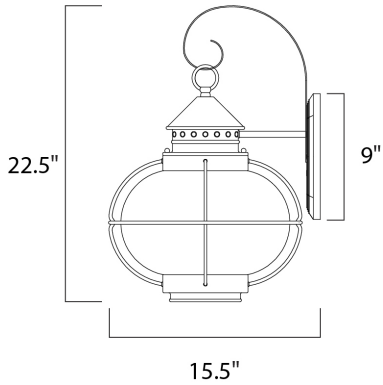

PRODUCT DESCRIPTION

Portsmouth is a traditional, early American style collection from Maxim Lighting International in Oil Rubbed Bronze finish with Seedy glass.

MEASUREMENTS

DIMENSION : 14" W x 22.5" H x 15.5" Ext
 BACK PLATE : 4.5" W x 9" H x 8.5" HCO
 HANGING WEIGHT : 5.07 lb

LAMPING

INPUT VOLTAGE : 120V
 BULB : 60W Incandescent E26 Medium , 60W Total
 BULB INCLUDED : (Not Included)
 DIMMABLE : Yes

FINISHES OPTION

 Oil Rubbed Bronze (OI)

GLASS

Seedy CD

MATERIAL

Aluminum, Glass