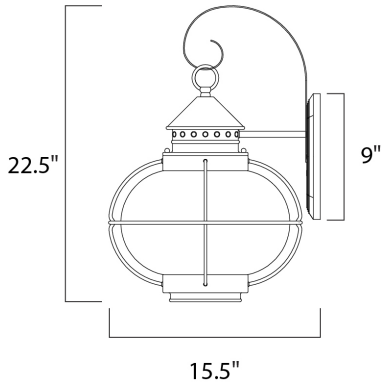

**PRODUCT DESCRIPTION**

Portsmouth is a traditional, early American style collection from Maxim Lighting International in Oil Rubbed Bronze finish with Seedy glass.

**MEASUREMENTS**

DIMENSION : 14" W x 22.5" H x 15.5" Ext  
 BACK PLATE : 4.5" W x 9" H x 8.5" HCO  
 HANGING WEIGHT : 5.07 lb

**LAMPING**

INPUT VOLTAGE : 120V  
 BULB : 60W Incandescent E26 Medium , 60W Total  
 BULB INCLUDED : (Not Included)  
 DIMMABLE : Yes

**FINISHES OPTION**

 Oil Rubbed Bronze (OI)

**GLASS**

Seedy CD

**MATERIAL**