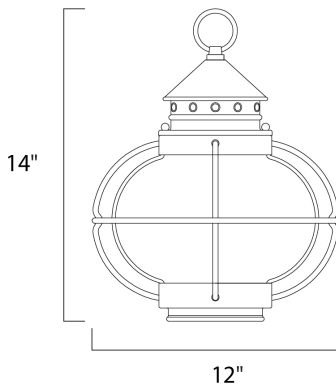

**PRODUCT DESCRIPTION**

Portsmouth is a traditional, early American style collection from Maxim Lighting International in Oil Rubbed Bronze finish with Seedy glass.

**MEASUREMENTS**

DIMENSION : 12" W x 14" H  
 HANGING WEIGHT : 3.44 lb