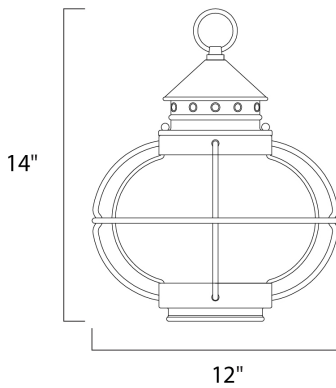

PRODUCT DESCRIPTION

Portsmouth is a traditional, early American style collection from Maxim Lighting International in Oil Rubbed Bronze finish with Seedy glass.

MEASUREMENTS

DIMENSION : 12" W x 14" H
 HANGING WEIGHT : 3.44 lb