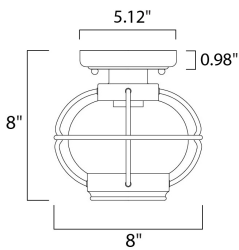

Seedy CD

MATERIAL

Aluminum, Glass

RATINGS

cETLus
Damp Location

ADDITIONAL

OPERATING TEMPERATURE:
-20°C (-4°F), 40°C (104°F)

MEASUREMENTS

DIMENSION : 8" L x 8" W x 8" H
 CANOPY : 5.12" W x 0.98" H x 5.12" L
 HANGING WEIGHT : 1.46 lb

LAMPING

INPUT VOLTAGE : 120V
 BULB : 60W Incandescent E26 Medium , 60W Total
 BULB INCLUDED : (Not Included)
 DIMMABLE : Yes