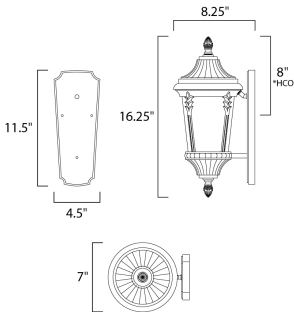

PRODUCT DESCRIPTION

Featuring a Die Cast frame of Black with clear Water Glass and added detail to the support rails, the Sentry collection represents a timeless classic reborn.

MEASUREMENTS

DIMENSION : 7" W x 16.25" H x 8.25" Ext
BACK PLATE : 4.5" W x 11.5" H x 8" HCO
HANGING WEIGHT : 4.2 lb

LAMPING

INPUT VOLTAGE : 120V
BULB : 60W Incandescent E26 Medium , 60W Total
BULB INCLUDED : (Not Included)
DIMMABLE :
LIGHTING_DIRECTION : Down

FINISHES OPTION

■ Black (BK)

GLASS

Water Glass WG

MATERIAL

Die Cast Aluminum, Glass

RATINGS

cETLus
Wet Location

ADDITIONAL

INSTALL UP/DOWN: Up
SLOPE:
OPERATING TEMPERATURE:
-20°C (-4°F), 40°C (104°F)

Always consult a qualified electrician before installing any lighting product.