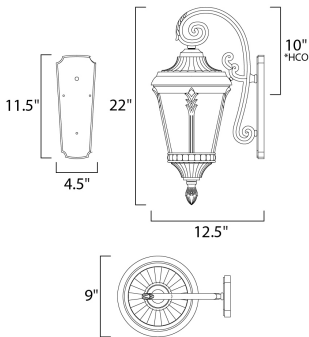

PRODUCT DESCRIPTION

Featuring a Die Cast frame of Black with clear Water Glass and added detail to the support rails, the Sentry collection represents a timeless classic reborn.

MEASUREMENTS

- DIMENSION : 9" W x 22" H x 12.5" Ext
- BACK PLATE : 4.5" W x 11.5" H x 10" HCO
- HANGING WEIGHT : 6.6 lb

LAMPING

- INPUT VOLTAGE : 120V
- BULB : 60W Incandescent E26 Medium , 60W Total
- BULB INCLUDED : (Not Included)
- DIMMABLE :
- LIGHTING_DIRECTION : Down

FINISHES OPTION

- Black (BK)

GLASS

Water Glass WG

MATERIAL

Die Cast Aluminum, Glass

RATINGS

cETLus
Wet Location

ADDITIONAL

INSTALL UP/DOWN: Up
SLOPE:
OPERATING TEMPERATURE:
-20°C (-4°F), 40°C (104°F)

Always consult a qualified electrician before installing any lighting product.