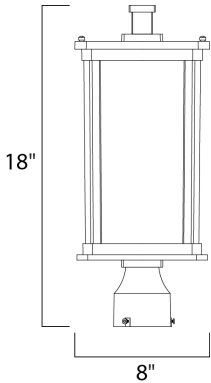

MEASUREMENTS

DIMENSION : 8" L x 8" W x 18" H
 HANGING WEIGHT : 8.69 lb

LAMPING

INPUT VOLTAGE : 120V
 BULB : 60W Incandescent E26 Medium , 60W Total
 BULB INCLUDED : (Not Included)
 DIMMABLE : Yes

FINISHES OPTION