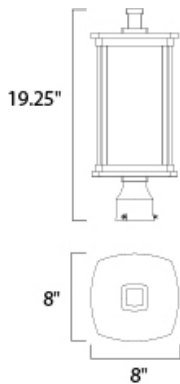

### MEASUREMENTS

DIMENSION : 8" L x 8" W x 19.25" H  
HANGING WEIGHT : 7.7 lb