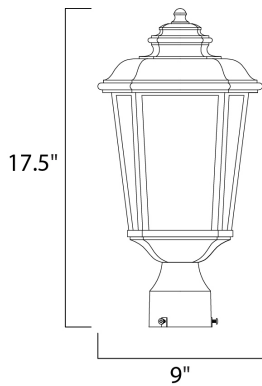

**MEASUREMENTS**

DIMENSION : 9" L x 9" W x 17.5" H  
 HANGING WEIGHT : 5.28 lb

**LAMPING**

INPUT VOLTAGE : 120V  
 BULB : 60W Incandescent E26 Medium , 60W Total  
 BULB INCLUDED : (Not Included)  
 DIMMABLE : Yes