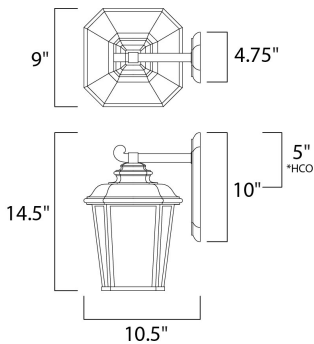

PRODUCT DESCRIPTION

A classical, traditional style finished in a rustic Black Oxide finish with Weathered Frost glass is sure to add elegance to your home's exterior. Available in both incandescent and fluorescent versions with an source to consider.