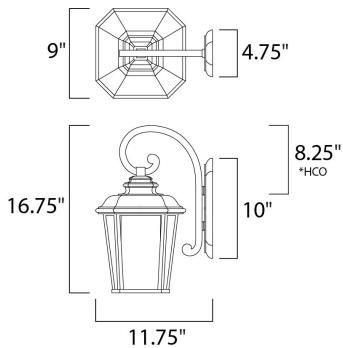

MEASUREMENTS

DIMENSION : 9" W x 16.75" H x 11.75" Ext
 BACK PLATE : 4.75" W x 10" H x 8.25" HCO
 HANGING WEIGHT : 6.38 lb

LAMPING

INPUT VOLTAGE : 120V
 BULB : 60W Incandescent E26 Medium , 60W Total
 BULB INCLUDED : (Not Included)
 DIMMABLE : Yes

*height from center of outlet to the top of the fixture

FINISHES OPTION

 Black Oxide (BO)

GLASS

Weathered Frost WF

MATERIAL

Aluminum, Glass

RATINGS