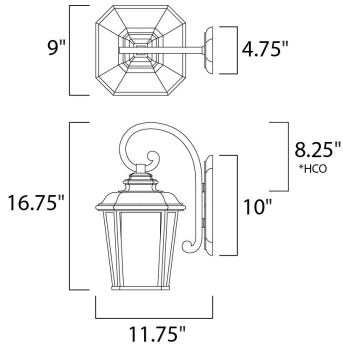

PRODUCT DESCRIPTION

A classical, traditional style finished in a rustic Black Oxide finish with Weathered Frost glass is sure to add elegance to your home's exterior. Available in both incandescent and fluorescent versions with an source to consider.