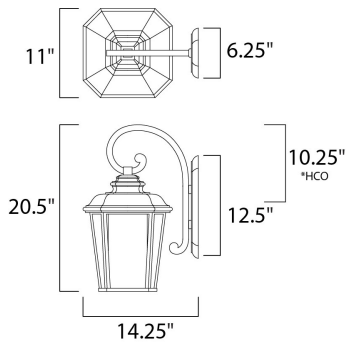

PRODUCT DESCRIPTION

A classical, traditional style finished in a rustic Black Oxide finish with Weathered Frost glass is sure to add elegance to your home's exterior. Available in both incandescent and fluorescent versions with an source to consider.