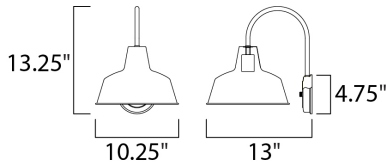

MEASUREMENTS

DIMENSION : 10.25" W x 13.25" H x 13" Ext
 BACK PLATE : 4.75" W x 4.75" H x 10.5" HCO
 HANGING WEIGHT : 1.76 lb

LAMPING

INPUT VOLTAGE : 120V
 BULB : 60W Incandescent E26 Medium , 60W Total
 BULB INCLUDED : (Not Included)
 DIMMABLE : Yes
 LIGHTING_DIRECTION : Down