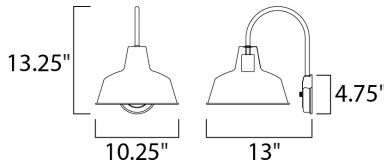

MEASUREMENTS

DIMENSION : 10.25" W x 13.25" H x 13" Ext
 BACK PLATE : 4.75" W x 4.75" H x 10.5" HCO
 HANGING WEIGHT : 1.76 lb

LAMPING

INPUT VOLTAGE : 120V
 BULB : 60W Incandescent E26 Medium , 60W Total
 BULB INCLUDED : (Not Included)
 DIMMABLE : Yes
 LIGHTING_DIRECTION : Down