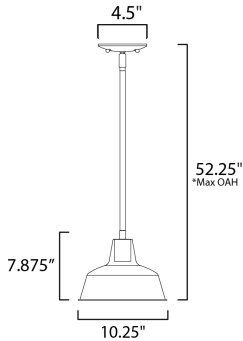

*max overall height

MEASUREMENTS

- DIMENSION : 10.25" L x 10.25" W x 7.87" H
- MAX OAH : 52.25" OAH
- CANOPY : 4.5" W x 0.75" H x 4.5" L
- HANGING WEIGHT : 2.2 lb

LAMPING

- INPUT VOLTAGE : 120V
- BULB : 60W Incandescent E26 Medium , 60W Total
- BULB INCLUDED : (Not Included)
- DIMMABLE : Yes
- LIGHTING_DIRECTION : Down