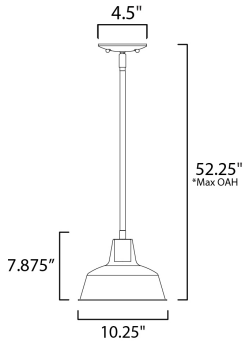

*max overall height

MEASUREMENTS

- DIMENSION : 10.25" L x 10.25" W x 7.87" H
- MAX OAH : 52.25" OAH
- CANOPY : 4.5" W x 0.75" H x 4.5" L
- HANGING WEIGHT : 2.2 lb

LAMPING

- INPUT VOLTAGE : 120V
- BULB : 60W Incandescent E26 Medium , 60W Total
- BULB INCLUDED : (Not Included)
- DIMMABLE : Yes
- LIGHTING_DIRECTION : Down