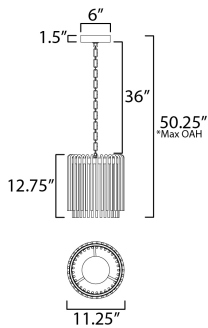

PRODUCT DESCRIPTION

Clear glass rods elegantly curve to drape over a metal frame, encasing an integrated LED light source within. These ornamental glass rods form a luminous curtain, softly illuminated by the LEDs. The LED light source features an adjustable color temperature, allowing you to effortlessly switch between warm 2700K, neutral 3200K, and cool 4000K settings to suit any ambiance. Suspended by intricately designed chain links, the jewel-like glass skirt adds a touch of sophistication and refinement. Choose from two stunning frame finishes: Natural Aged Brass or Polished Nickel.

MEASUREMENTS

DIMENSION : 11.25" L x 11.25" W x 12.75" H
 MAX OAH : 50.25" OAH
 CANOPY : 6" W x 1.5" H x 6" L
 HANGING WEIGHT : 10.5 lb

LAMPING

INPUT VOLTAGE : 120-277V
 LUMENS : 870 Rated (750 Del.)
 BULB : 13W LED DC Integrated , 13W Total
 BULB INCLUDED : (Integrated)
 DIMMABLE : 3-in-1 Triac, ELV, or 0-10V
 CRI : 90 CRI
 COLOR_TEMP : 30-35-40K

*max overall height

FINISHES OPTION

-  Natural Aged Brass (NAB)
-  Polished Nickel (PN)

GLASS

Clear CL

MATERIAL

Steel, Aluminum, Glass

RATINGS