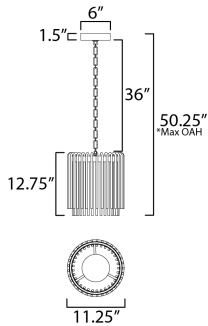

PRODUCT DESCRIPTION

Clear glass rods elegantly curve to drape over a metal frame, encasing an integrated LED light source within. These ornamental glass rods form a luminous curtain, softly illuminated by the LEDs. The LED light source features an adjustable color temperature, allowing you to effortlessly switch between warm 2700K, neutral 3200K, and cool 4000K settings to suit any ambiance. Suspended by intricately designed chain links, the jewel-like glass skirt adds a touch of sophistication and refinement. Choose from two stunning frame finishes: Natural Aged Brass or Polished Nickel.

MEASUREMENTS

DIMENSION : 11.25" L x 11.25" W x 12.75" H
 MAX OAH : 50.25" OAH
 CANOPY : 6" W x 1.5" H x 6" L
 HANGING WEIGHT : 10.5 lb

LAMPING

INPUT VOLTAGE : 120-277V
 LUMENS : 870 Rated (750 Del.)
 BULB : 13W LED DC Integrated , 13W Total
 BULB INCLUDED : (Integrated)
 DIMMABLE : 3-in-1 Triac, ELV, or 0-10V
 CRI : 90 CRI
 COLOR_TEMP : 30-35-40K

*max overall height

FINISHES OPTION

- Natural Aged Brass (NAB)
- Polished Nickel (PN)

GLASS

Clear CL

MATERIAL

Steel, Aluminum, Glass

RATINGS