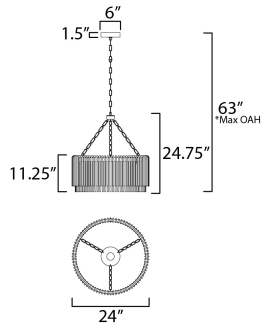

PRODUCT DESCRIPTION

Clear glass rods elegantly curve to drape over a metal frame, encasing an integrated LED light source within. These ornamental glass rods form a luminous curtain, softly illuminated by the LEDs. The LED light source features an adjustable color temperature, allowing you to effortlessly switch between warm 2700K, neutral 3200K, and cool 4000K settings to suit any ambiance. Suspended by intricately designed chain links, the jewel-like glass skirt adds a touch of sophistication and refinement. Choose from two stunning frame finishes: Natural Aged Brass or Polished Nickel.

MEASUREMENTS

DIMENSION : 24" L x 24" W x 24.75" H
 MAX OAH : 63" OAH
 CANOPY : 6" W x 1.5" H x 6" L
 HANGING WEIGHT : 20.9 lb

LAMPING

INPUT VOLTAGE : 120-277V
 LUMENS : 1,800 Rated (1,600 Del.)
 BULB : 27W LED DC Integrated , 27W Total
 BULB INCLUDED : (Integrated)
 DIMMABLE : 3-in-1 Triac, ELV, or 0-10V
 CRI : 90 CRI
 COLOR_TEMP : 30-35-40K