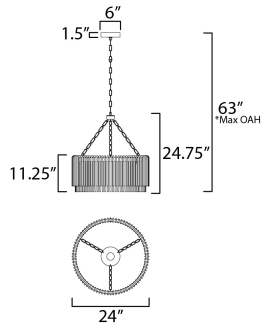

**PRODUCT DESCRIPTION**

Clear glass rods elegantly curve to drape over a metal frame, encasing an integrated LED light source within. These ornamental glass rods form a luminous curtain, softly illuminated by the LEDs. The LED light source features an adjustable color temperature, allowing you to effortlessly switch between warm 2700K, neutral 3200K, and cool 4000K settings to suit any ambiance. Suspended by intricately designed chain links, the jewel-like glass skirt adds a touch of sophistication and refinement. Choose from two stunning frame finishes: Natural Aged Brass or Polished Nickel.

**MEASUREMENTS**

DIMENSION : 24" L x 24" W x 24.75" H  
 MAX OAH : 63" OAH  
 CANOPY : 6" W x 1.5" H x 6" L  
 HANGING WEIGHT : 20.9 lb

**LAMPING**

INPUT VOLTAGE : 120-277V  
 LUMENS : 1,800 Rated (1,600 Del.)  
 BULB : 27W LED DC Integrated , 27W Total  
 BULB INCLUDED : (Integrated)  
 DIMMABLE : 3-in-1 Triac, ELV, or 0-10V  
 CRI : 90 CRI  
 COLOR\_TEMP : 30-35-40K