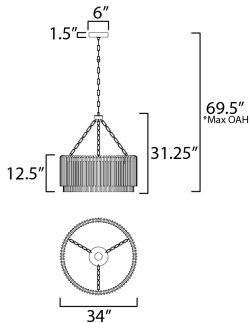

PRODUCT DESCRIPTION

Clear glass rods elegantly curve to drape over a metal frame, encasing an integrated LED light source within. These ornamental glass rods form a luminous curtain, softly illuminated by the LEDs. The LED light source features an adjustable color temperature, allowing you to effortlessly switch between warm 2700K, neutral 3200K, and cool 4000K settings to suit any ambiance. Suspended by intricately designed chain links, the jewel-like glass skirt adds a touch of sophistication and refinement. Choose from two stunning frame finishes: Natural Aged Brass or Polished Nickel.

MEASUREMENTS

DIMENSION : 34" L x 34" W x 31.25" H
 MAX OAH : 69.5" OAH
 CANOPY : 6" W x 1.5" H x 6" L
 HANGING WEIGHT : 30.3 lb

LAMPING

INPUT VOLTAGE : 120-277V
 LUMENS : 2,680 Rated (2,400 Del.)
 BULB : 40W LED DC Integrated , 40W Total
 BULB INCLUDED : (Integrated)
 DIMMABLE : 3-in-1 Triac, ELV, or 0-10V
 CRI : 90 CRI
 COLOR_TEMP : 30-35-40K