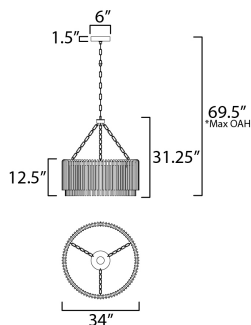

PRODUCT DESCRIPTION

Clear glass rods elegantly curve to drape over a metal frame, encasing an integrated LED light source within. These ornamental glass rods form a luminous curtain, softly illuminated by the LEDs. The LED light source features an adjustable color temperature, allowing you to effortlessly switch between warm 2700K, neutral 3200K, and cool 4000K settings to suit any ambiance. Suspended by intricately designed chain links, the jewel-like glass skirt adds a touch of sophistication and refinement. Choose from two stunning frame finishes: Natural Aged Brass or Polished Nickel.

MEASUREMENTS

DIMENSION : 34" L x 34" W x 31.25" H
 MAX OAH : 69.5" OAH
 CANOPY : 6" W x 1.5" H x 6" L
 HANGING WEIGHT : 30.3 lb

LAMPING

INPUT VOLTAGE : 120-277V
 LUMENS : 2,680 Rated (2,400 Del.)
 BULB : 40W LED DC Integrated , 40W Total
 BULB INCLUDED : (Integrated)
 DIMMABLE : 3-in-1 Triac, ELV, or 0-10V
 CRI : 90 CRI
 COLOR_TEMP : 30-35-40K