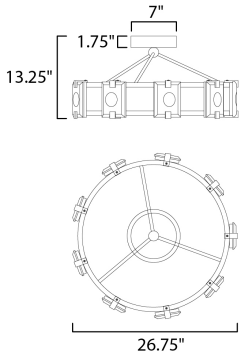

**MEASUREMENTS**

DIMENSION : 26.75" L x 26.75" W x 13.25" H  
 CANOPY : 7" W x 1.75" H x 7" L  
 HANGING WEIGHT : 19.558 lb

**LAMPING**

INPUT VOLTAGE : 120-277V  
 LUMENS : 3,535 Rated (2,430 Del.)  
 BULB : 6W LED PCB Integrated , 54W Total  
 BULB INCLUDED : (Integrated)  
 DIMMABLE : ELV  
 CRI : 90 CRI  
 COLOR\_TEMP : 3000K