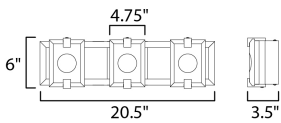

MEASUREMENTS

DIMENSION : 20.5" L 6" H x 3.5" Ext
 BACK PLATE : 4.75" W x 5" H x 3" HCO
 HANGING WEIGHT : 6.49 lb

LAMPING

INPUT VOLTAGE : 120V
 LUMENS : 1,295 Rated (1,250 Del.)
 BULB : 6W LED PCB Integrated , 18W Total
 BULB INCLUDED : (Integrated)
 DIMMABLE : ELV
 CRI : 90 CRI
 COLOR_TEMP : 3000K